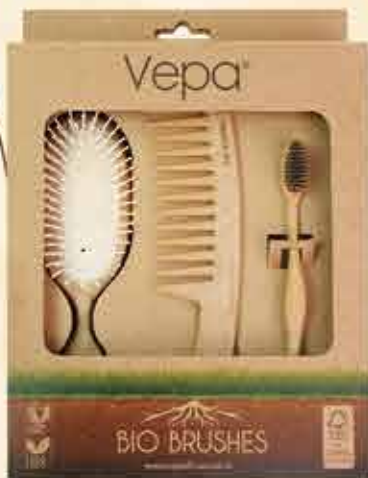

Vepa[®]

BIO BRUSHES

Vepa[™]
BIO BRUSHES

**Ingredients:**

Fully recyclable wood based bio composit raw material handle.
Oval brush ball tipped, quill plastic pins, rubber pad.

Product Name : Bio Hair Brush
Product Code : 503

Fully recyclable wood based bio composit raw material handle.
Oval brush ball tipped, quill plastic pins, rubber pad.

Product Name : Bio Hair Brush
Product Code : 503

Craft Box

Carton on a pallet: 24
Units per carton: 36
Product size: 58,5x216 mm
Package size: 60 x 246 x 40 mm
Carton box size: 35x29x44 cm
Carton box weight : 4,550 kg

8 690600 263824

**Ingredients:**

Fully recyclable wood based bio composit raw material handle.
Oval brush ball tipped, quill plastic pins, rubber pad.

Product Name : Bio Hair Brush
Product Code : 501
Carton on a pallet : 32
Units per carton : 84
Product size : 43,5x167,5 mm
Package size : 75 x 200 x 24 mm
Carton box size : 35x29x35 cm
Carton box weight : 4,450 kg

8 690600 024685

**Ingredients:**

Toothbrush: Fully recyclable wood based bio composit raw material handle. The carbon added gray filaments.

Comb: Fully recyclable bio-composit raw material.

Hair brush: Fully recyclable handle. Ball tipped, quill plastic pins, rubber pad.