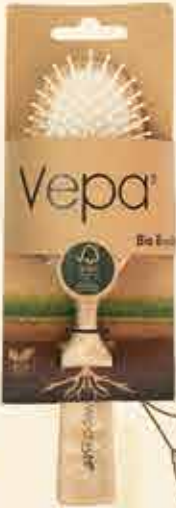

Vepa[®]

BIO BRUSHES

Vepa[™]
BIO BRUSHES

**Ingredients:**

Fully recyclable wood based bio composit raw material handle.
Oval brush ball tipped, quill plastic pins, rubber pad.

Product Name : Bio Hair Brush
Product Code : 503

Fully recyclable wood based bio composit raw material handle.
Oval brush ball tipped, quill plastic pins, rubber pad.

Product Name : Bio Hair Brush
Product Code : 503

Craft Box

Carton on a pallet: 24
Units per carton: 36
Product size: 58,5x216 mm
Package size: 60 x 246 x 40 mm
Carton box size: 35x29x44 cm
Carton box weight : 4,550 kg

8 690600 263824

**Ingredients:**

Fully recyclable wood based bio composit raw material handle.
Oval brush ball tipped, quill plastic pins, rubber pad.

Product Name : Bio Hair Brush
Product Code : 501
Carton on a pallet : 32
Units per carton : 84
Product size : 43,5x167,5 mm
Package size : 75 x 200 x 24 mm
Carton box size : 35x29x35 cm
Carton box weight : 4,450 kg